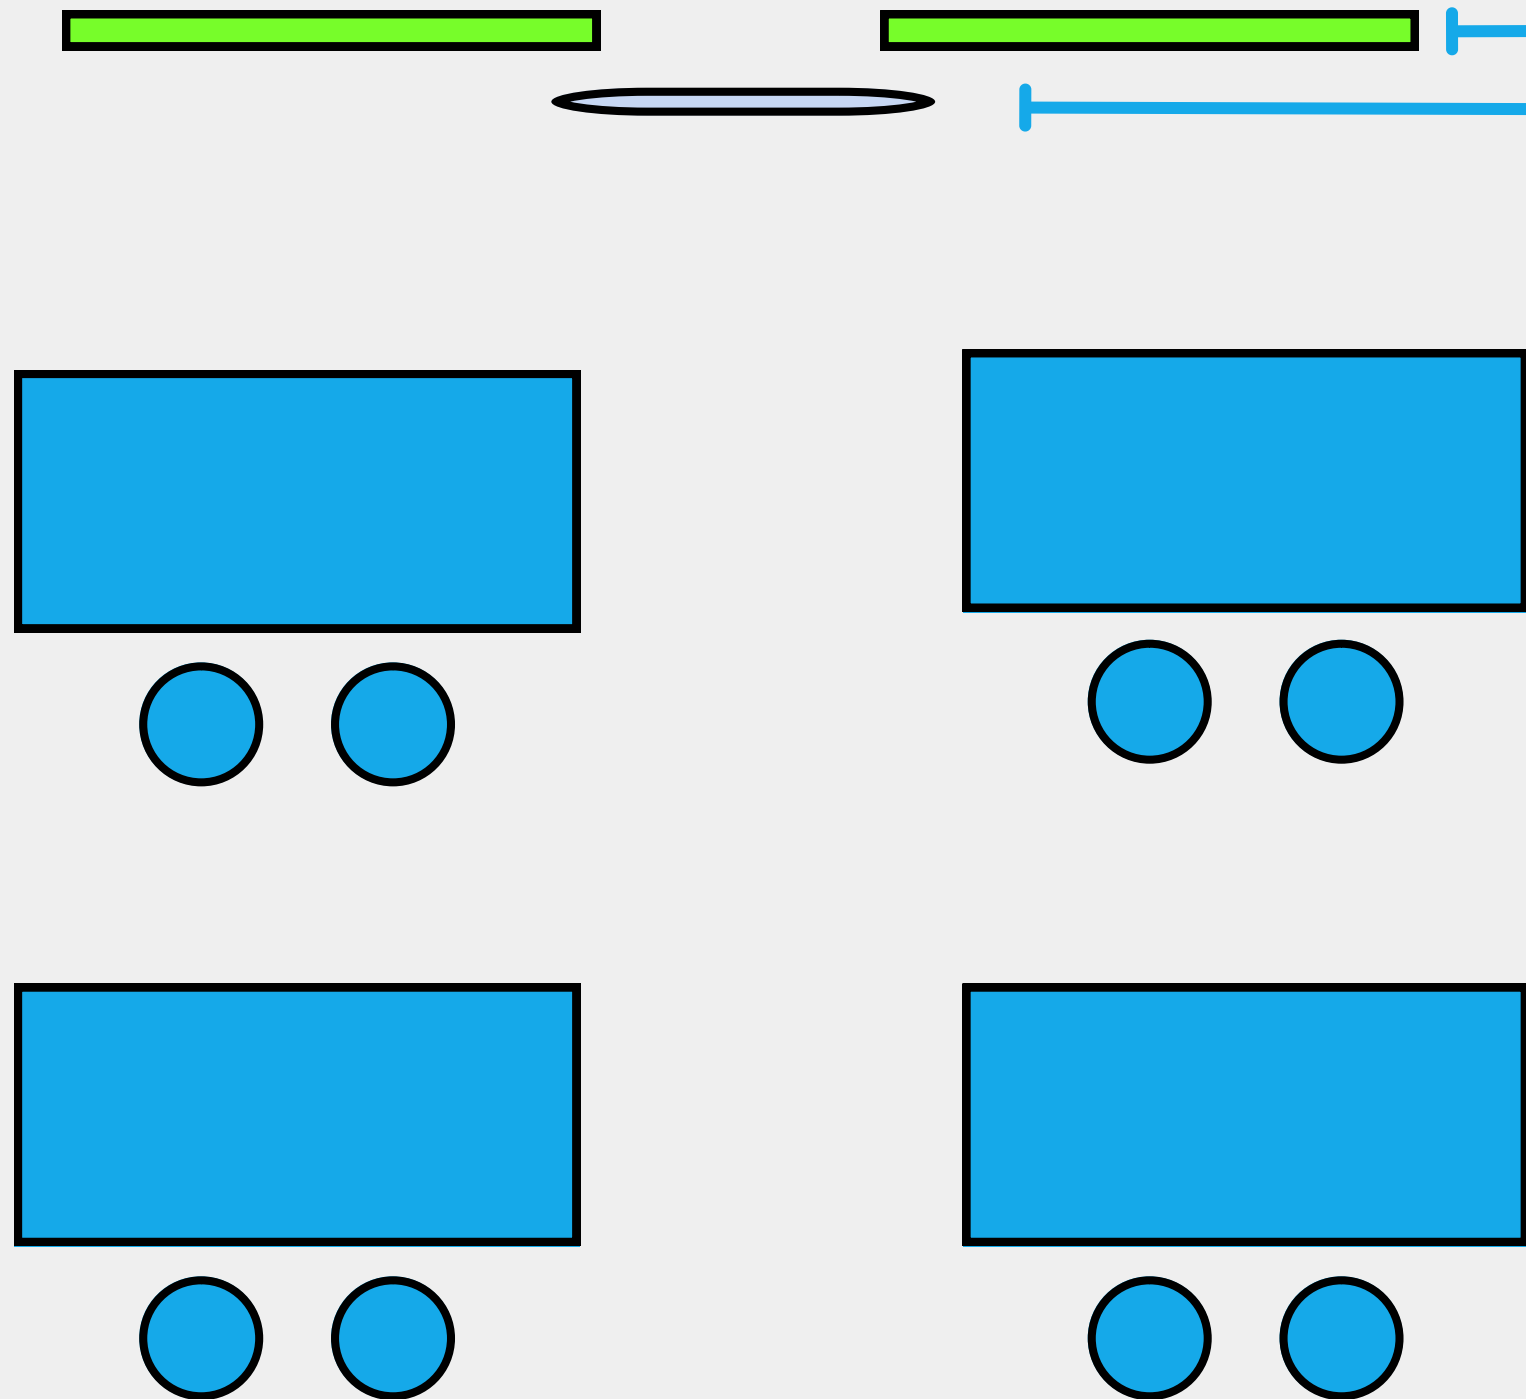

Crime Lab "Core" Kit

Standard Bundle

1-3 Monitors, from 65"-100"

OneTouch Core PC with Windows 11
and 1-3 HDMI Input(s)

SoundBar

2 Display Swivel Mounts

Supporting Cable Kit

Wireless Keyboard