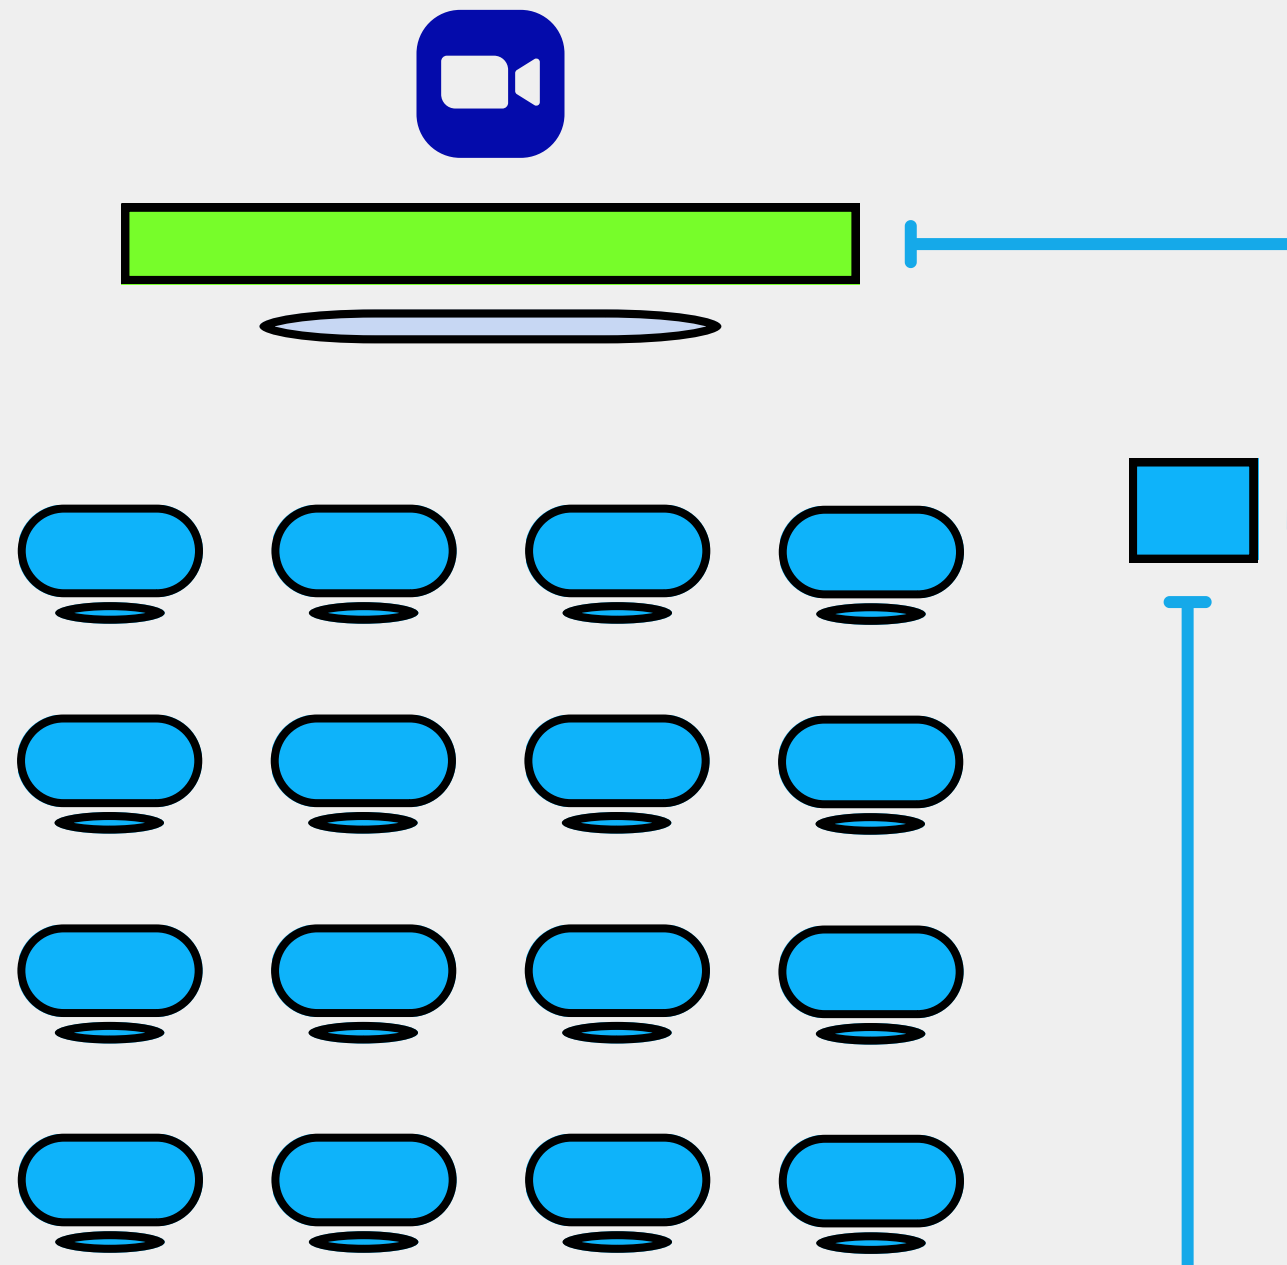

K-12 Education "Core" Kit

Standard Bundle

You Choose:

Touch Screen Panel, Mounted or on a Mobile Cart
OR 65"-100" Monitor Display with Tablet

OneTouch Core PC with Windows 11 and 1-3 HDMI Input(s) 

 OT SoundBar 